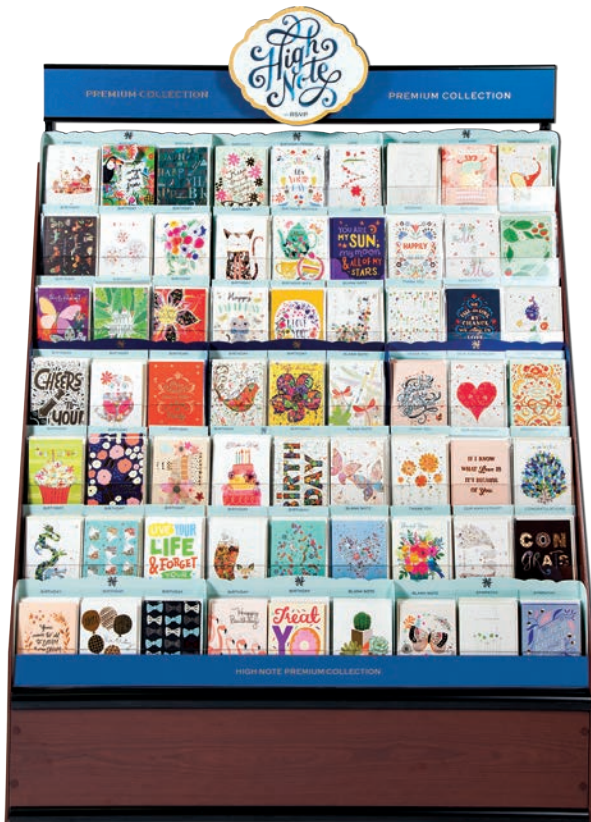

99 Pocket, 11-Tier Wall Display
48" wide x 18" deep x 66" high

144 Pocket Double Spinner
37" wide x 20" deep x 72" high

99 Pocket Wall Display
Available in 4' increments
48" wide x 18" deep x 66" high each*

High Note™ offers high quality point of purchase materials and includes beautiful iridescent papers, foil stamped lettering and sturdy section dividers that highlight this upscale collection.

15 Pocket Single Acrylic Insert Tray
30 Pocket Double Acrylic Insert Tray
Fits into 99 pocket inline fixtures

High Note 63 Pocket, 7-Tier Wall Display
36" wide x 18" deep x 66" high

High Note 33 Pocket Fill
(shown in 11-Tier RSVP Wall Display with Inline Dividers)
36" wide x 18" deep x 66" high each

SEASONAL CELEBRATIONS

RSVP® seasonal displays use colorful, contemporary designs to enhance the holiday shopping experience.

VALENTINES

99 Pocket, 11-Tier Wall Display
48" wide x 18" deep x 66" high

Seasonal Spinner Fin
Available for Halloween,
Thanksgiving and Christmas